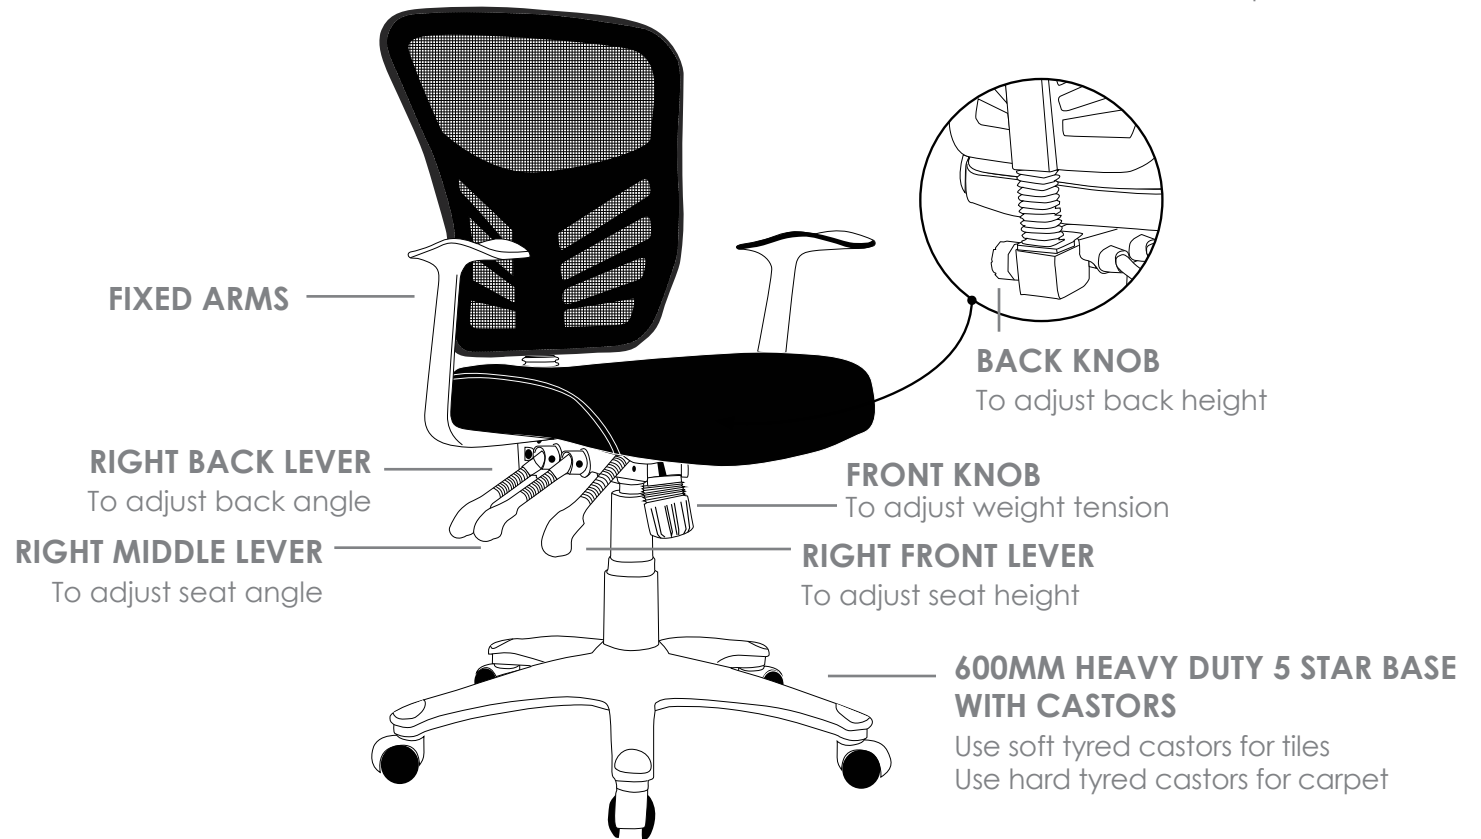

R1 TASK SEATING

YARRA

FEATURES

- » Adjustable seat height
- » Adjustable back height
- » Adjustable weight tension
- » Fixed arms
- » 3 lever ergonomic mechanism
- » 600mm heavy duty 5 star base with castors
- » Available in black only
- » Minor assembly required
- » Suitable for indoor use only
- » 4 year warranty
- » Weight limit is 120kg

INDOOR USE ONLY

✗ Do not use as a step ladder

YARRA

YARRA TASK SEATING

YARRA

BACK VIEW

SIDE VIEW