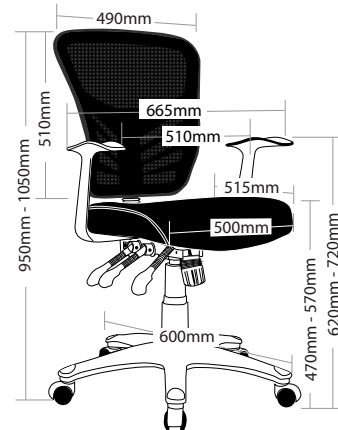

R1 TASK SEATING

YARRA

FEATURES

- » Adjustable seat height
- » Adjustable back height
- » Adjustable weight tension
- » Fixed arms
- » 3 lever ergonomic mechanism
- » 600mm heavy duty 5 star base with castors
- » Available in black only
- » Minor assembly required
- » Suitable for indoor use only
- » 4 year warranty
- » Weight limit is 120kg

INDOOR USE ONLY

✗ Do not use as a step ladder

YARRA

YARRA TASK SEATING

YARRA

BACK VIEW

SIDE VIEW